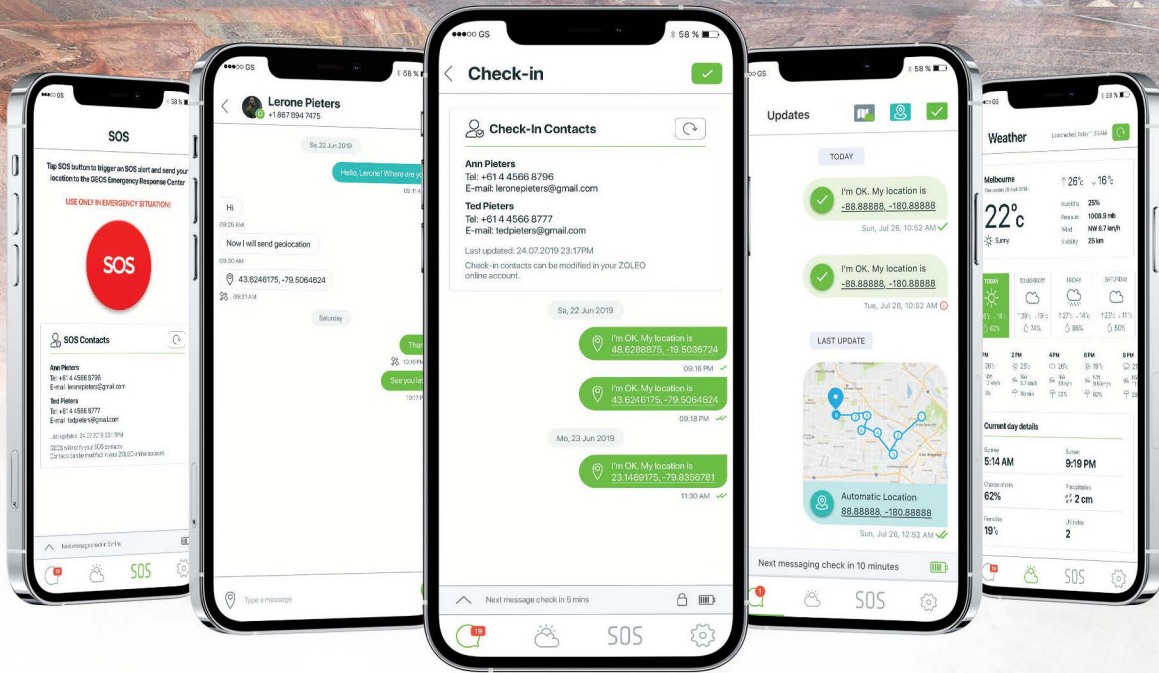

On-demand hyper-local **weather forecasts.**

### Versatile

**Easy to use** right out-of-the-box, access your contacts and start messaging.

**Easy device sharing** between users eliminates the need for reassignments.

**The most affordable, easiest to deploy remote messaging solution available**

## Pain-free set-up and deployment

Whether used as a personal device or within a pool shared by employees, ZOLEO is quick to deploy and easy to administer. Simply download the free ZOLEO app, register online and connect the ZOLEO device via Bluetooth®.

## Simplicity and safety are built-in

SOS

Messaging

Check-in

Location Share+

Weather