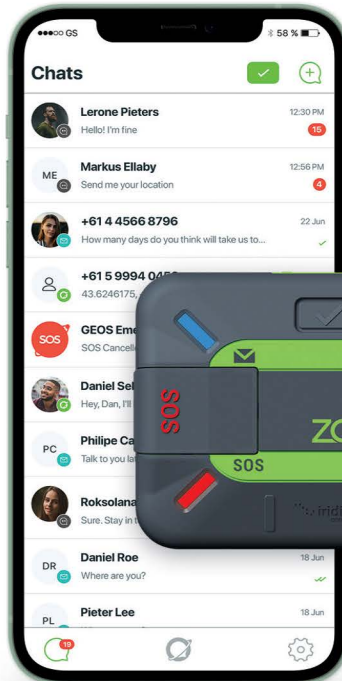

#### 2-way SOS messaging\*

GPS location and 24/7 monitoring.

*\*Via the ZOLEO app.*

**Check-in with one press,** sends message, including location map within 2.5 m.

**Share GPS location** including breadcrumb trail displayed in a map.

**Global Coverage** anywhere on earth using the Iridium satellite network.

### Device Tech Specs

**Water-, dust- and shock-resistant** design. IP68 & MIL-STD 810G

**200+ hours of battery life** /approx. 8-days under normal conditions.

RRP  
**\$345**

### ZOLEO Features

Send and receive SMS/text, email and app-to-app message over satellite, cellular or Wi-Fi using the lowest-cost network available.

Supports **950+ character messages** (app-to-app).

Includes a **dedicated ZOLEO email and AU SMS number** so contacts can easily reach you.