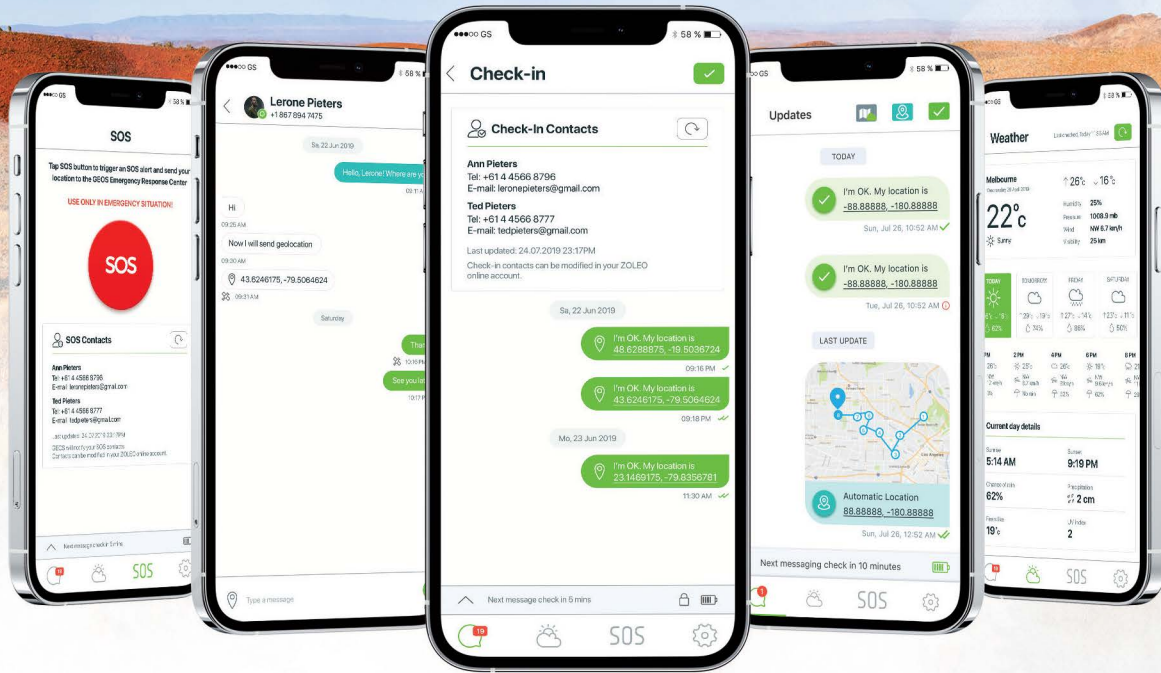

### ZOLEO Features

Send and receive SMS/text, email and app-to-app message over satellite, cellular or Wi-Fi using the lowest-cost network available.

Supports **950+ character messages** (app-to-app).

Includes a **dedicated ZOLEO email and AU SMS number** so contacts can easily reach you.

### Versatile

**Easy to use** right out-of-the-box, access your contacts and start messaging.

**Easy device sharing** between users eliminates the need for reassignments.

**The most affordable, easiest to deploy remote messaging solution available**

## Pain-free set-up and deployment

Whether used as a personal device or within a pool shared by employees, ZOLEO is quick to deploy and easy to administer. Simply download the free ZOLEO app, register online and connect the ZOLEO device via Bluetooth®.

## Simplicity and safety are built-in

SOS

Messaging

Check-in

Location Share+

Weather