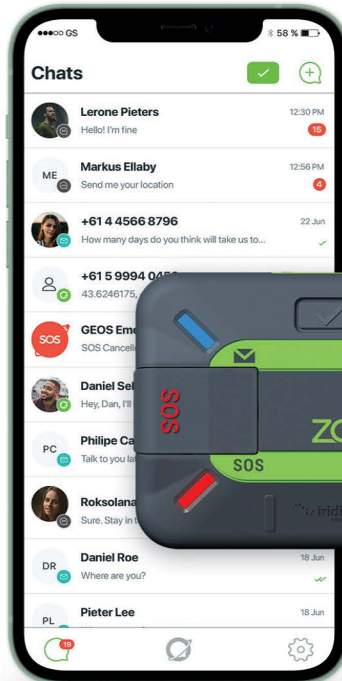

#### 2-way SOS messaging\*

GPS location and 24/7 monitoring.

*\*Via the ZOLEO app.*

**Check-in with one press,** sends message, including location map within 2.5 m.

**Share GPS location** including breadcrumb trail displayed in a map.

**Global Coverage** anywhere on earth using the the Iridium satellite network.

### Device Tech Specs

**Water-, dust- and shock-resistant** design. IP68 & MIL-STD 810G

**200+ hours of battery life** /approx. 8-days under normal conditions.

RRP  
**\$345**

### ZOLEO Features

Send and receive SMS/text, email and app-to-app message over satellite, cellular or Wi-Fi using the lowest-cost network available.

Supports **950+ character messages** (app-to-app).

Includes a **dedicated ZOLEO email and AU SMS number** so contacts can easily reach you.